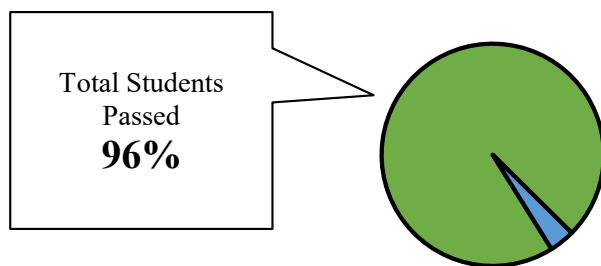

BATCH 2024 - 1ST YEAR- PASS PERCENTAGE

■ Total Students Passed ■